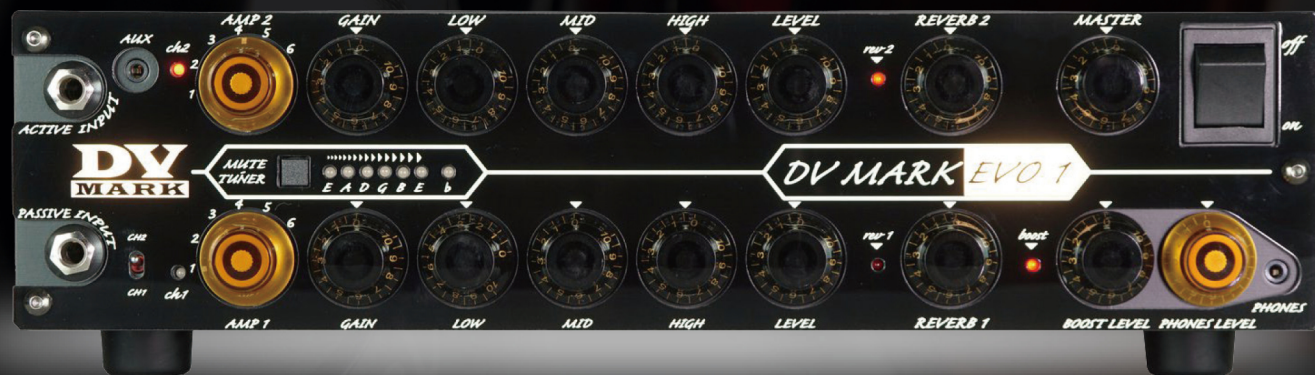

¥128,000 (税抜) [DVM-EVO1]

EVO^LUTION IS A BIG
REVO^LUTION!

最大250W出力のハイパワーなMPTパワーアンプにより、クリーンからハイゲインまでアンプ・トーンの特徴を100%出力します。

- Power: 250W(RMS)/4Ω, 150W(RMS)/8Ω
- Controls: GAIN (per channel) AMPS SELECTION: 6 for CH1 / 6 for CH2 LEVEL (per channel), REVERB1, REVERB2 MASTER, PHONE LEVEL, BOOST
- Channels: 2 (with six Virtual Amps per channel)
- INPUTS: INPUT 1 (passive): impedance 1MΩ INPUT 2 (active): impedance 1MΩ AUX IN: stereo mini-jack 3.5mm RETURN 1 / RETURN 2: mono jack 1/4" USB: type B MIDI: DIN 5 poles

- OUTPUTS: SPEAKER OUTPUT (4Ω minimum load) (x2) mono jack 1/4" + (x1) Speakon [in parallel] PHONES: stereo mini-jack 3.5mm SEND 1 / SEND 2: mono jack 1/4" XLR LINE OUT
- EQUALIZATION (per channel): LOW-MID-HIGH CAB/Speaker Emulator is assignable to this output using the DV MARK EVO 1 software.
- MIDI FUNCTIONS: Switch CH1, CH2, FX1 ON/OFF, FX2 ON/OFF BOOSTER ON/OFF, MUTE/TUNER
- POWER REQUIREMENT: 100V, 50/60Hz

- OTHER: Channels Switch +4dB / -10dB and GND Lift switches, (LINE OUT) TUNER (with MUTE function)
- SIZE: 360(W) x 100(H) x 254(D) mm
- WEIGHT: 3.2 kg

【別売】専用MIDIフットコントローラー
DVM-EVO1/CTR ¥18,000円 (税抜)

*Option: DV MARK EVO1 Controller (DVM-EVO1/CTR)
* EVO1 Rack Ears (Included) * EVO1 Software (Free Download)
<http://www.dvmark.it/product-detail/dv-mark-evo1/>