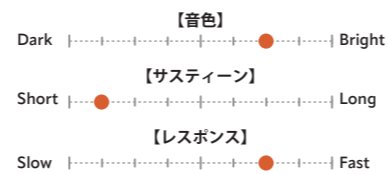

Sound Factor